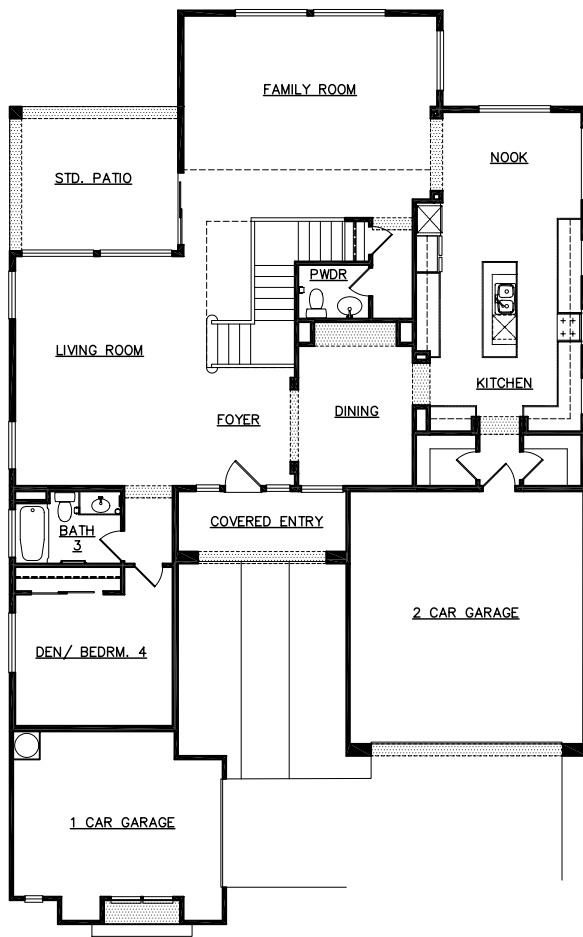

PALLAZIO

TWO LEVEL, 4 BEDROOM & LOFT, 3.5 BATHS
FORMAL LIVING/DINING, 3-CAR GARAGE
APPROX: 3,127 SQ. FT.

LOWER LEVEL

UPPER LEVEL

Mandalay
HOMES

TIMOTHY ROBINS
DESIGN