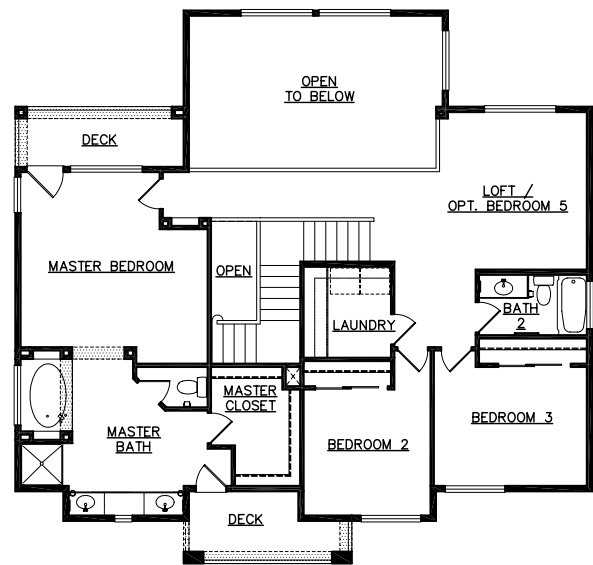

PALLAZIO

TWO LEVEL, 4 BEDROOM & LOFT, 3.5 BATHS
FORMAL LIVING/DINING, 3-CAR GARAGE
APPROX: 3,127 SQ. FT.

LOWER LEVEL

UPPER LEVEL

Mandalay
HOMES

TIMOTHY ROBINS
DESIGN