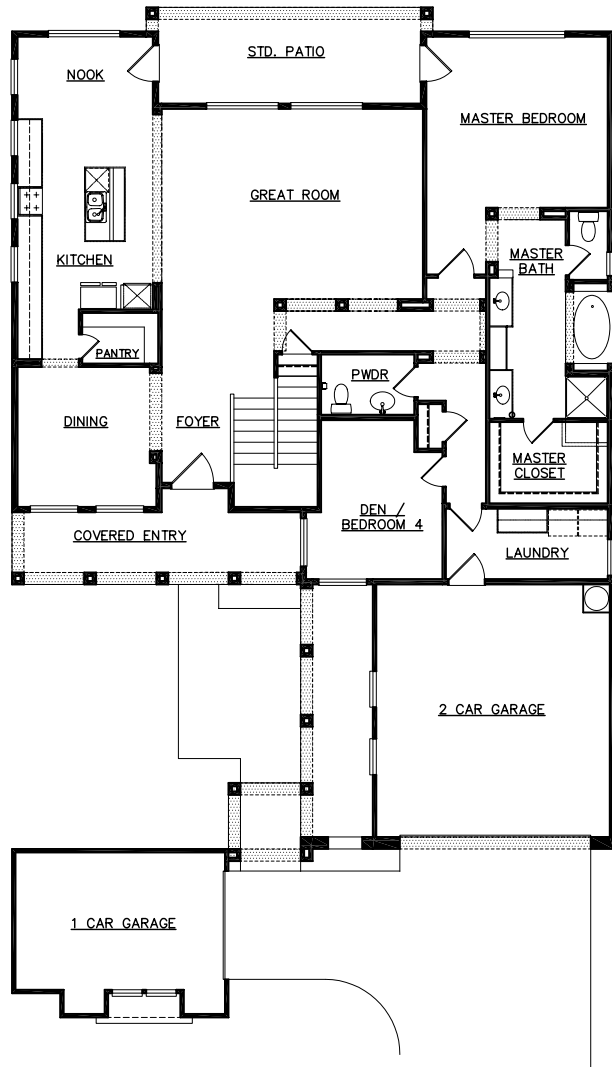

SAN MICHELLE

TWO LEVEL, 4 BEDROOM & LOFT, 2.5 BATHS
GREAT ROOM, 3-CAR GARAGE
APPROX: 2,915 SQ. FT.

LOWER LEVEL

UPPER LEVEL

Mandalay
HOMES

TIMOTHY ROBINS
DESIGN