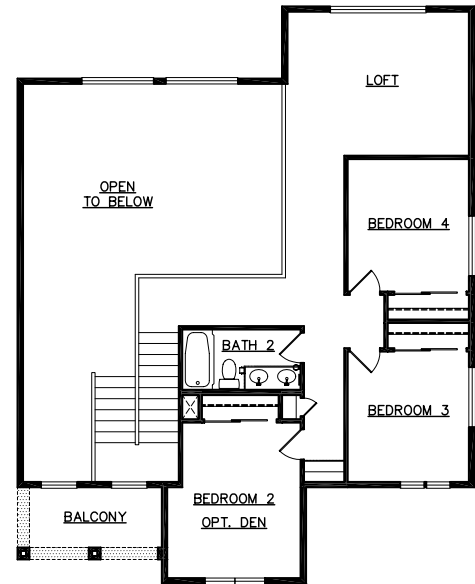

SAN MICHELLE

TWO LEVEL, 4 BEDROOM & LOFT, 2.5 BATHS
GREAT ROOM, 3-CAR GARAGE
APPROX: 2,915 SQ. FT.

LOWER LEVEL

UPPER LEVEL

Mandalay
HOMES

TIMOTHY ROBINS
DESIGN