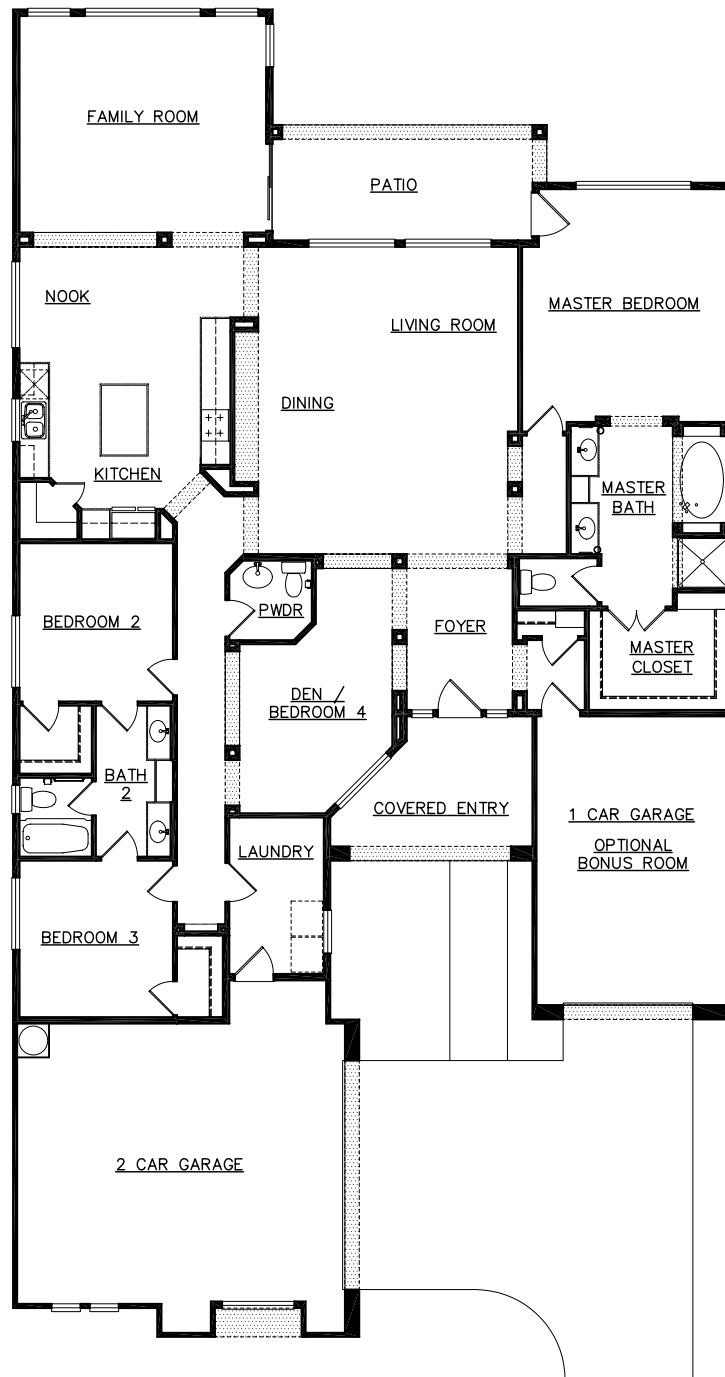

TORCELLO

SINGLE LEVEL, 3 BEDROOM & DEN, 2.5 BATHS
FORMAL LIVING / DINING, 3-CAR GARAGE
APPROX: 2,465 SQ. FT.

Mandalay
HOMES

TIMOTHY ROBINS
DESIGN